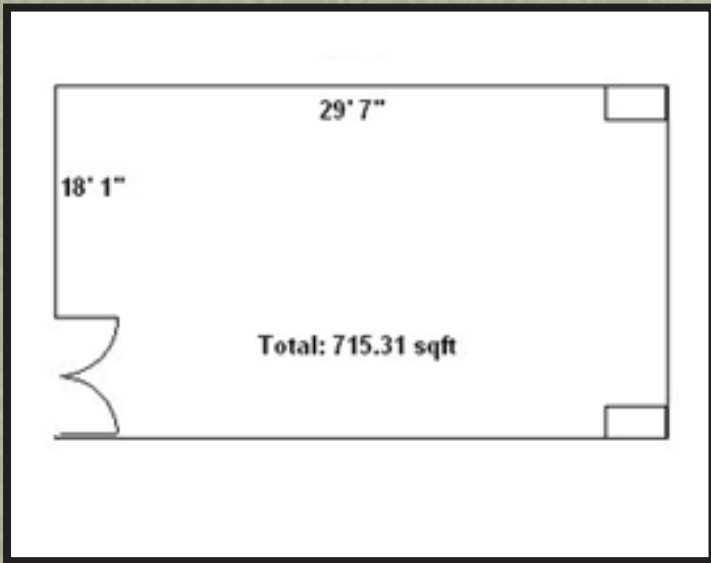

THE HEADLINERS CLUB

THE READ ROOM

Located on the 21st Floor of the Chase Tower, the Read Room provides guests a South Austin view overlooking Lady Bird Lake and the newly constructed Palmer Events Center and Long Center for the Performing Arts.

Capacities and Possible Room Set-ups for the Read Room

- 6-8 on 60" round table
- 8-10 on 72" round table
- 11-12 on 96" round table
- 12-32 on multiple round tables
- 12-24 rectangular table
- 20-50* for cocktail reception