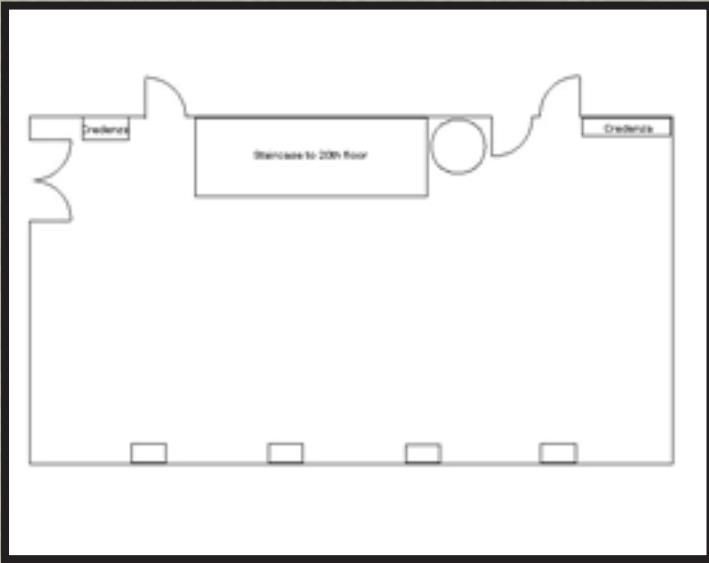

## THE NORTH NASH ROOM

*Located on the 21st Floor of the Chase Tower, the Nash Room (formerly the Trustees Room) provides guests a view of West Austin.*

### Capacities and Possible Room Set-ups for the Nash Room

- **30-50 on multiple round tables**
- **20-45\* on multiple round tables with cocktail area**
- **20-25 on rectangular table**
- **50-100\* for cocktail reception**

*\*Based on need and availability, Read II may be used in conjunction with North Nash for additional space.  
Please Note: Available only for P.M. Events*

*The above table arrangements are only some of the possibilities and are dependent upon individual set up requests and requirements. Please consult the Catering Department for further information and assistance.*