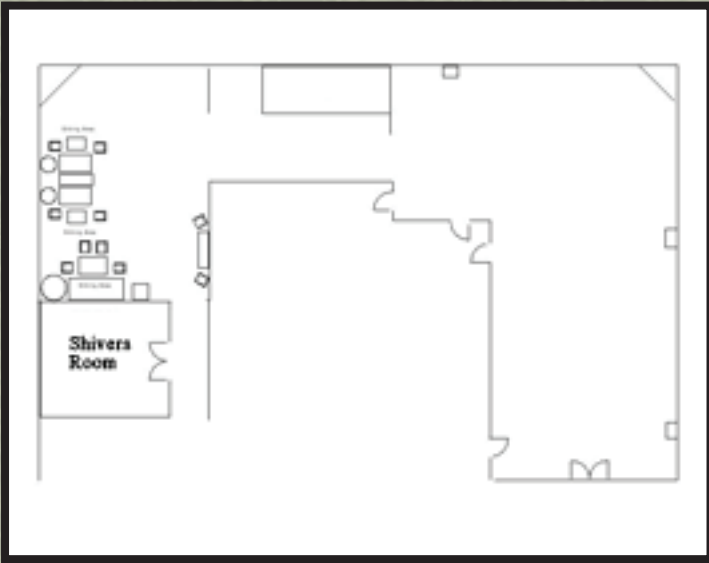

## THE GRANGER SUITE

*Located on the 21st Floor of the Chase Tower, the Granger Suite provides guests a panoramic view of Austin including the UT Tower, downtown Austin, the Texas State Capitol, Lady Bird Lake and the newly constructed Palmer Events Center and Long Center for the Performing Arts. The Suite includes the Main Lounge, the Main Bar, and the full dining room.*

### Capacities and Possible Room Set-ups for the Granger Suite

- **85-175 on multiple round tables (cocktails in Lounge)**
- **150-250 for cocktail reception**
- **Other arrangements possible including band, dance floors, stations, etc.**