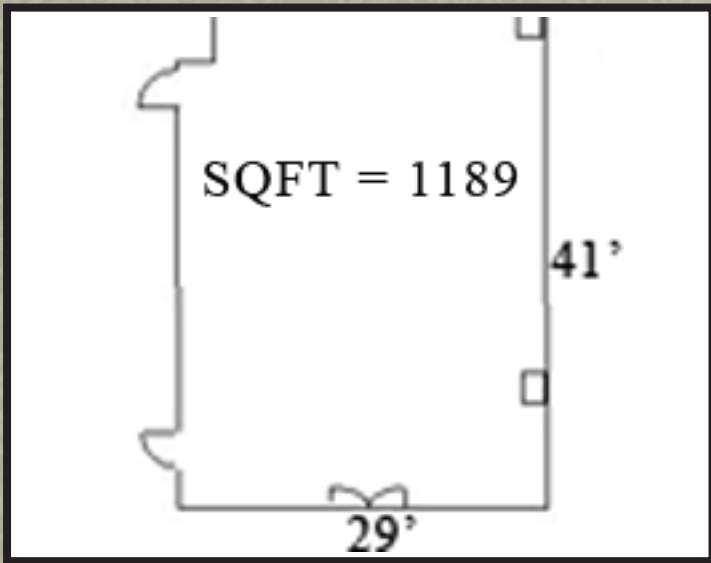

Located on the 21st Floor of the Chase Tower, the Granger South provides guests a South Austin view overlooking Lady Bird Lake and the newly constructed Palmer Events Center and Long Center for the Performing Arts.

Capacities and Possible Room Set-ups for the Granger South Room

- 40-60 on multiple round tables
- 30-45 on multiple round tables with cocktail area
- 20-25 on rectangular table
- 50-75 for cocktail reception

Please Note: Available only for P.M. Events

The above table arrangements are only some of the possibilities and are dependent upon individual set up requests and requirements. Please consult the Catering Department for further information and assistance.