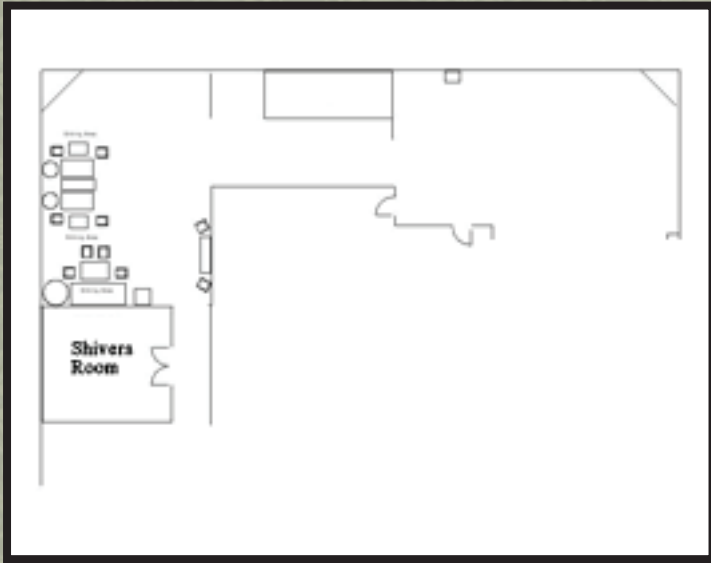

THE HEADLINERS CLUB

THE GRANGER EAST & LOUNGE

Located on the 21st Floor of the Chase Tower, the Granger Suite provides guests a panoramic view of Austin including the UT Tower, downtown Austin, the Texas State Capitol, Lady Bird Lake and the newly constructed Palmer Events Center and Long Center for the Performing Arts. The Suite includes the Main Lounge, the Main Bar, and the east side of the dining room.

Capacities and Possible Room Set-ups for the Granger East & Lounge

- **50-75 on multiple round tables (cocktails in Lounge)**
- **100-150 for cocktail reception**
- **Other arrangements possible including band, dance floors, stations, etc.**