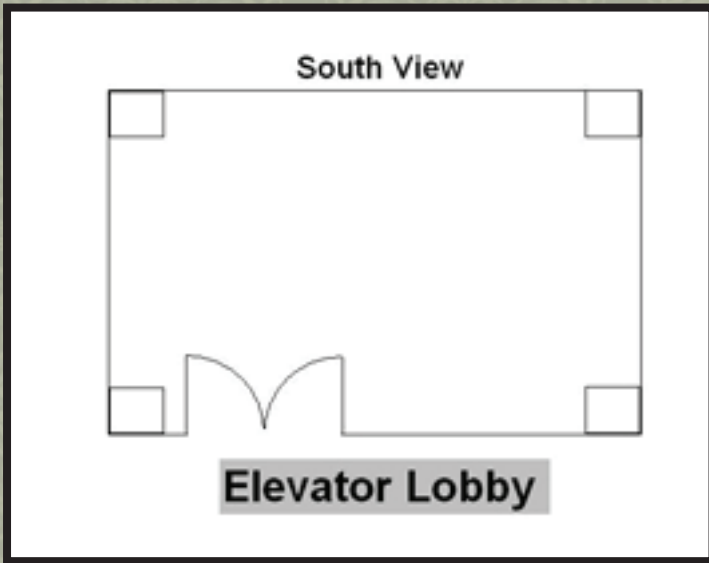

THE HEADLINERS CLUB

THE BROWN ROOM

Located on the 21st Floor of the Chase Tower, the Brown Room (formerly the Executive Room) provides guests a South Austin view overlooking Lady Bird Lake, the newly constructed Palmer Events Center and Long Center for the Performing Arts.

Capacities and Possible Room Set-ups for the Brown Room

- 2-4 using 4 top table OR 48" round table
- 6-8 using 60" round table
- 9-14 using long table

The above table arrangements are only some of the possibilities and are dependent upon individual set up requests and requirements. Please consult the Catering Department for further information and assistance.