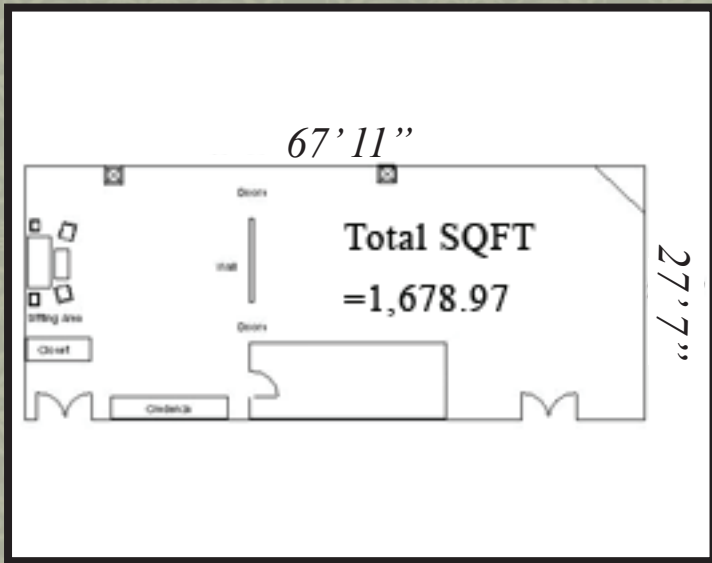

THE HEADLINERS CLUB

THE MCBEE ROOMS I & II

Located on the 20th Floor of the Chase Tower, the McBee I & II provides guests a South Austin view overlooking Lady Bird Lake and the newly constructed Palmer Events Center and Long Center for the Performing Arts.

Capacities and Possible Room Set-ups for the McBee Rooms I & II

- 40-75 on multiple round tables (cocktails in McBee I)
- 20-35 on rectangular table
- 75-125 for cocktail reception

The above table arrangements are only some of the possibilities and are dependent upon individual set up requests and requirements. Please consult the Catering Department for further information and assistance.