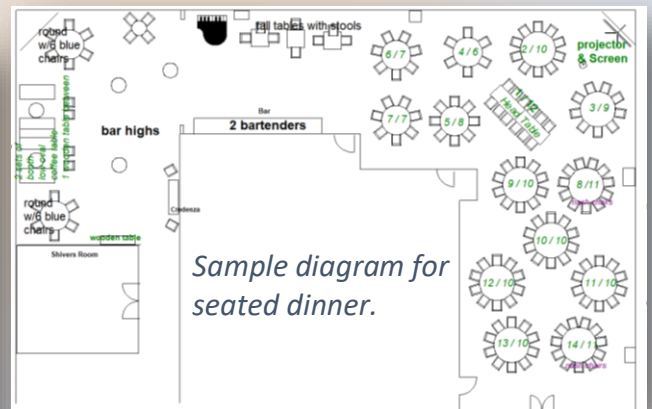

Granger Suite, Main Lounge & Bar

Located on the 21st Floor of the Chase Tower, the Granger Suite provides guests a panoramic view of downtown Austin including the Texas State Capitol, Lady Bird Lake and the Texas Hill Country beyond. The Suite includes the Main Lounge, the Main Bar, and the full dining room. The Granger Suite is ideal for dinners, receptions and programs. This space can also be reduced to include the east side of the Granger dining room only, with a wooden wall that can close off the Granger south room for smaller events.

Recommended Capacities: While there are limitless possibilities for setting up the space, the most commonly requested layouts follow the guidelines below.

- Seating for 50-200 people on multiple round tables (with room for cocktails in Main Lounge and Main Bar)
- 100-300 people for cocktail reception
- Additional arrangements possible including space for a DJ or band, dance floors, food buffets or stations, etc.

Southeast view from the Granger dining room.

Sample diagram for seated dinner.

Sample diagram for reception with dance floor.

Main Lounge