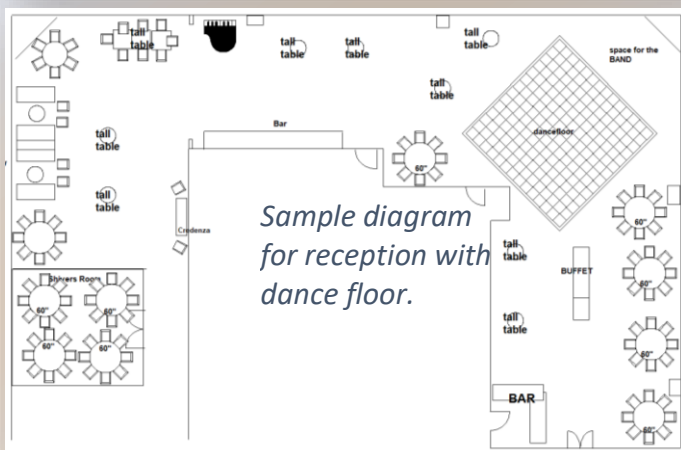

Granger Suite, Main Lounge & Bar

Located on the 21st Floor of the Chase Tower, the Granger Suite provides guests a panoramic view of downtown Austin including the Texas State Capitol, Lady Bird Lake and the Texas Hill Country beyond. The Suite includes the Main Lounge, the Main Bar, and the full dining room. The Granger Suite is ideal for dinners, receptions and programs. This space can also be reduced to include the east side of the Granger dining room only, with a wooden wall that can close off the Granger south room for smaller events.

Recommended Capacities: While there are limitless possibilities for setting up the space, the most commonly requested layouts follow the guidelines below.

- Seating for 50-200 people on multiple round tables (with room for cocktails in Main Lounge and Main Bar)
- 100-300 people for cocktail reception
- Additional arrangements possible including space for a DJ or band, dance floors, food buffets or stations, etc.

Southeast view from the Granger dining room.

Sample diagram for seated dinner.

Sample diagram for reception with dance floor.

Main Lounge